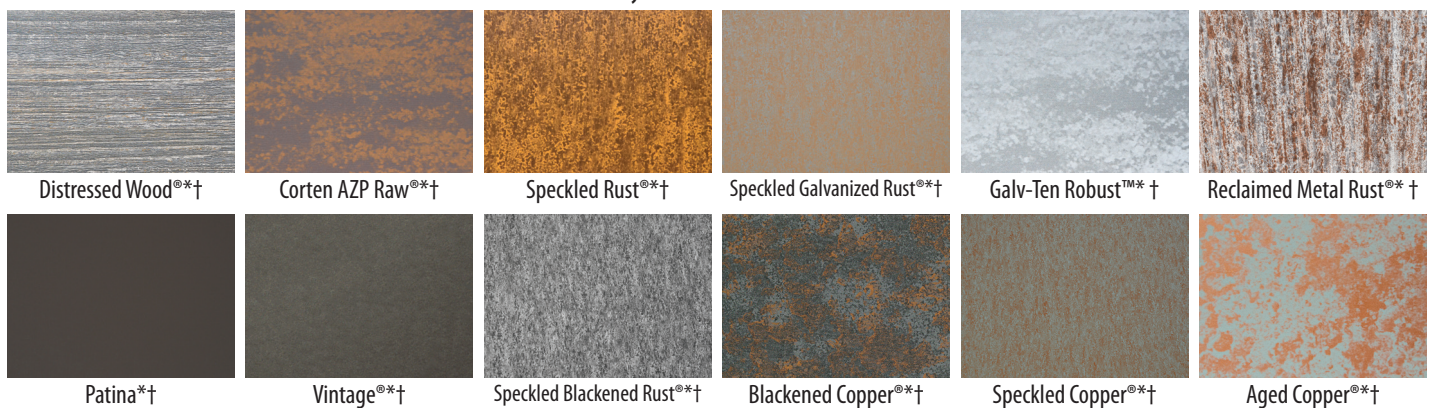

WESTERN STATES METAL ROOFING

Finishes You've Never Seen Before®

901 W WATKINS ST, PHOENIX, AZ 85007 | (877) 787-5467 | WESTERNSTATESMETALROOFING.COM      

PVDF/Cool-Tech 500™ Color Card

Cool-Tech 500™ with COOL technology. Cool coating with premium heat-reflective technology from Dura Coat.

STANDARD COLORS - Available for Immediate Delivery

MATTE FINISHES - Available for Immediate Delivery

DESIGNER PAINT FINISHES - Available for Immediate Delivery

* Premium Color ** Not A Paint Finish † This material is batch sensitive and directional. Do not mix batches or coil lots.